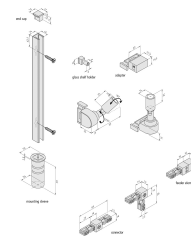

LED Track 24V

Small, rotatable and swivelling track spotlight LED Track Point S 1,5W ww black

Description:

LED showcase luminaire for conductor rail, colour appearance warm white approx. 3000K, accessories: connector, corner connector, end cap, mounting sleeve for upright application of track in a showcase, glass shelf holder, by combination of different color appearances and the easy replugging, different materials can be staged with the right illumination

Connection: LED-Trafo DC 24 V
Life: L70/B10 >= 50.000 h
Light colour: 3000 K warm white
Beam angle: 10° / 30°
Energy efficiency: LED: 88 lm/W; luminaire: 80 lm (53 lm/W)
Colour rendering: Ra/CRI >= 90
Symbols: CE, MM, UL, IP20, SK III
EAN-No.: 4051268127554
Weight: 0,045 kg

Special features:

- output: max. 60 W per feeder element
- not dimmable

Drilling hole

20mm

Order number:
20202560302

article in stock

available versions

Choose from the options below. The currently selected one is highlighted in color.