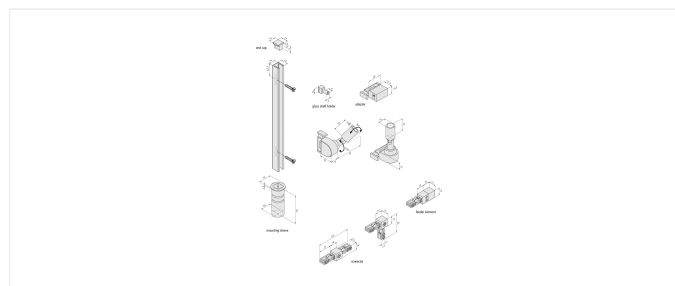

Track 24V

Recessed and over cabinet power supply LED Track 1000mm black

Description:

LED power rail, black, cuttable to any size, incl. fastening screws, accessories: feeder elemt, connector, corner connector, end cap, mounting sleeve for the free vertical use of the power rail in a glass vitirine, glass shelf holder, by combining different light colours and simple repositioning different materials can be put in perspective

Connection: LED-Trafo DC 24 V

Symbols: CE, MM, UL, IP20, SK III

EAN-No.: 4051268124669

Weight: 0,23 kg

Special features:

- adapter with double LED 24-connector for optional power supply of two shelves

Order number:
21800010303