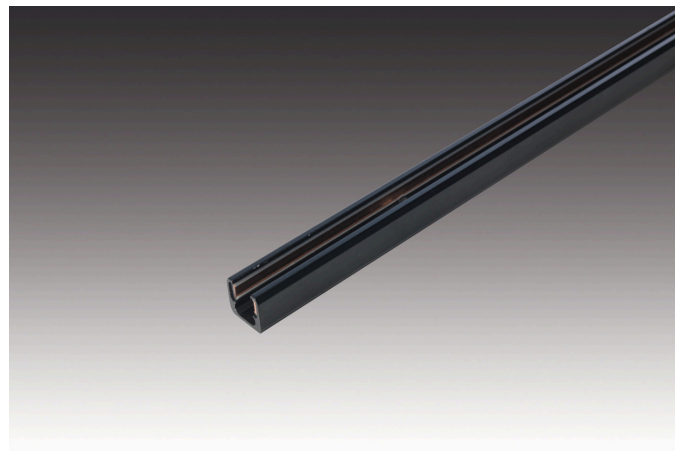

Track 24V

Recessed and over cabinet power supply LED Track 1000mm black

Description:

LED power rail, black, cuttable to any size, incl. fastening screws, accessories: feeder elemt, connector, corner connector, end cap, mounting sleeve for the free vertical use of the power rail in a glass vitirine, glass shelf holder, by combining different light colours and simple repositioning different materials can be put in perspective

Connection: LED-Trafo DC 24 V

Symbols: CE, MM, UL, IP20, SK III

EAN-No.: 4051268124669

Weight: 0,23 kg

Special features:

- adapter with double LED 24-connector for optional power supply of two shelves

Order number:
21800010303